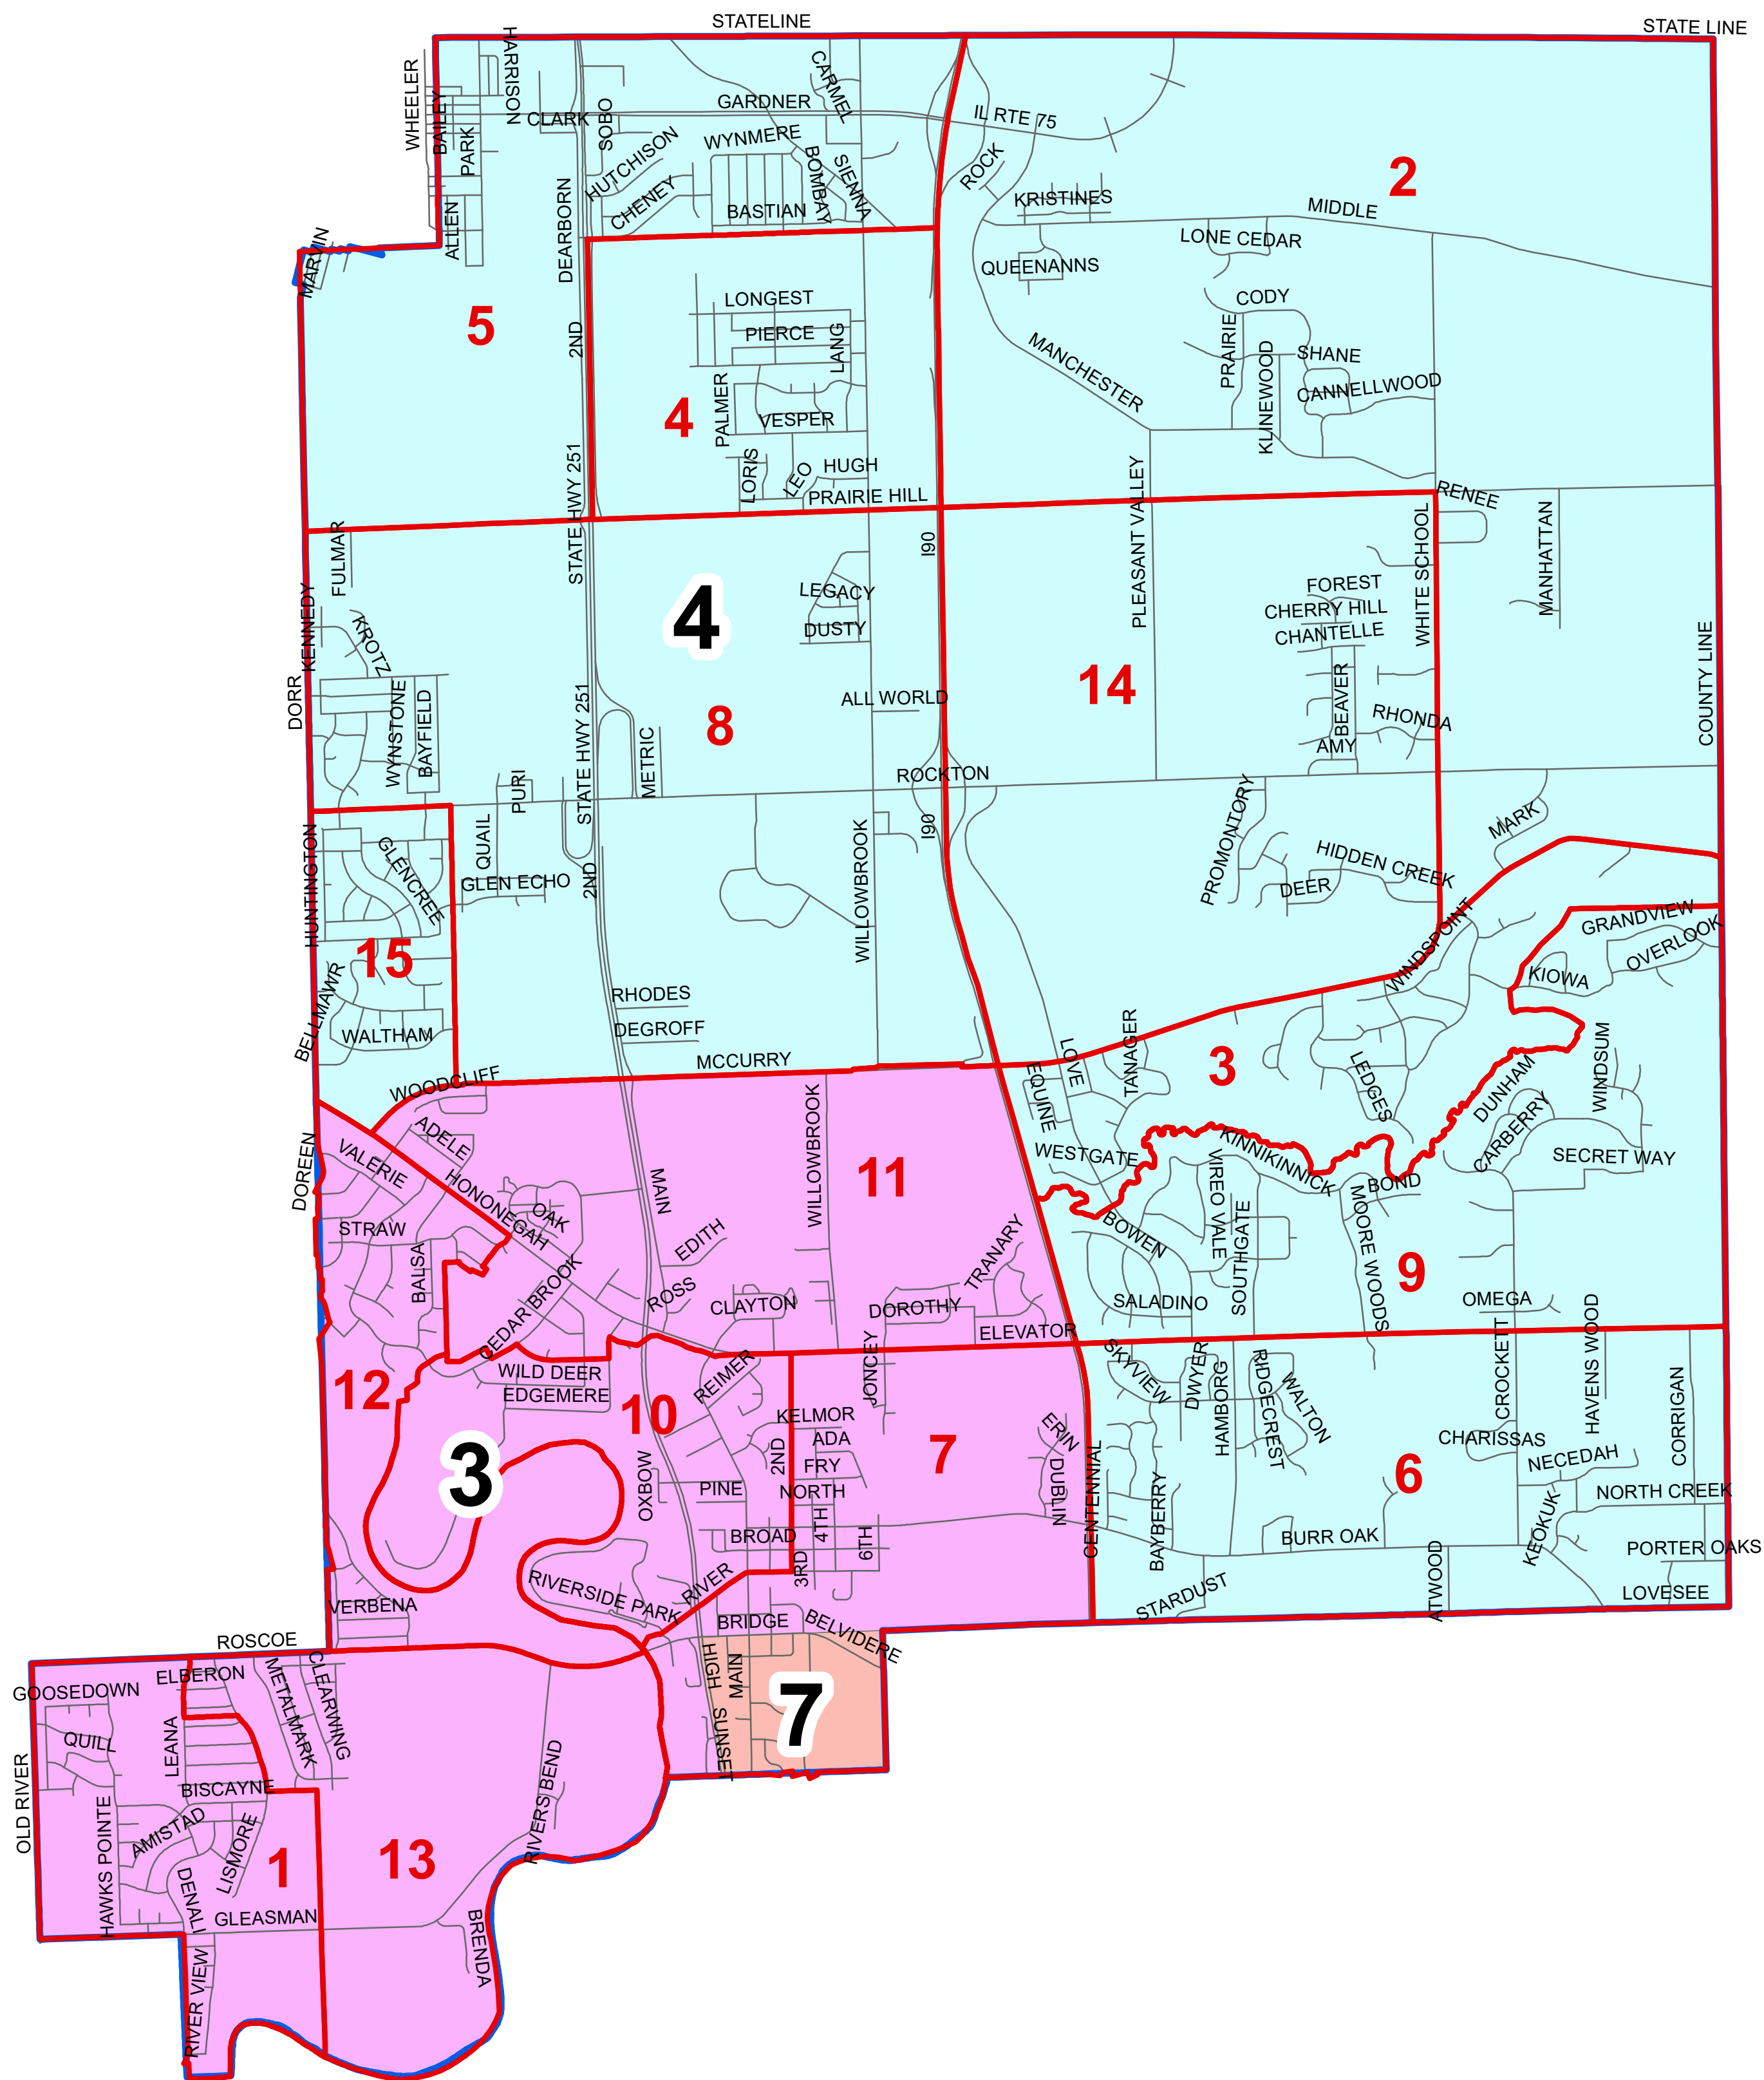

ROSCOE TOWNSHIP

 County Voting Precincts

(Numbers in red are Voting Precincts)

County Board Districts

-  4
-  3
-  7

COUNTY CLERK
WINNEBAGO COUNTY

1/2020