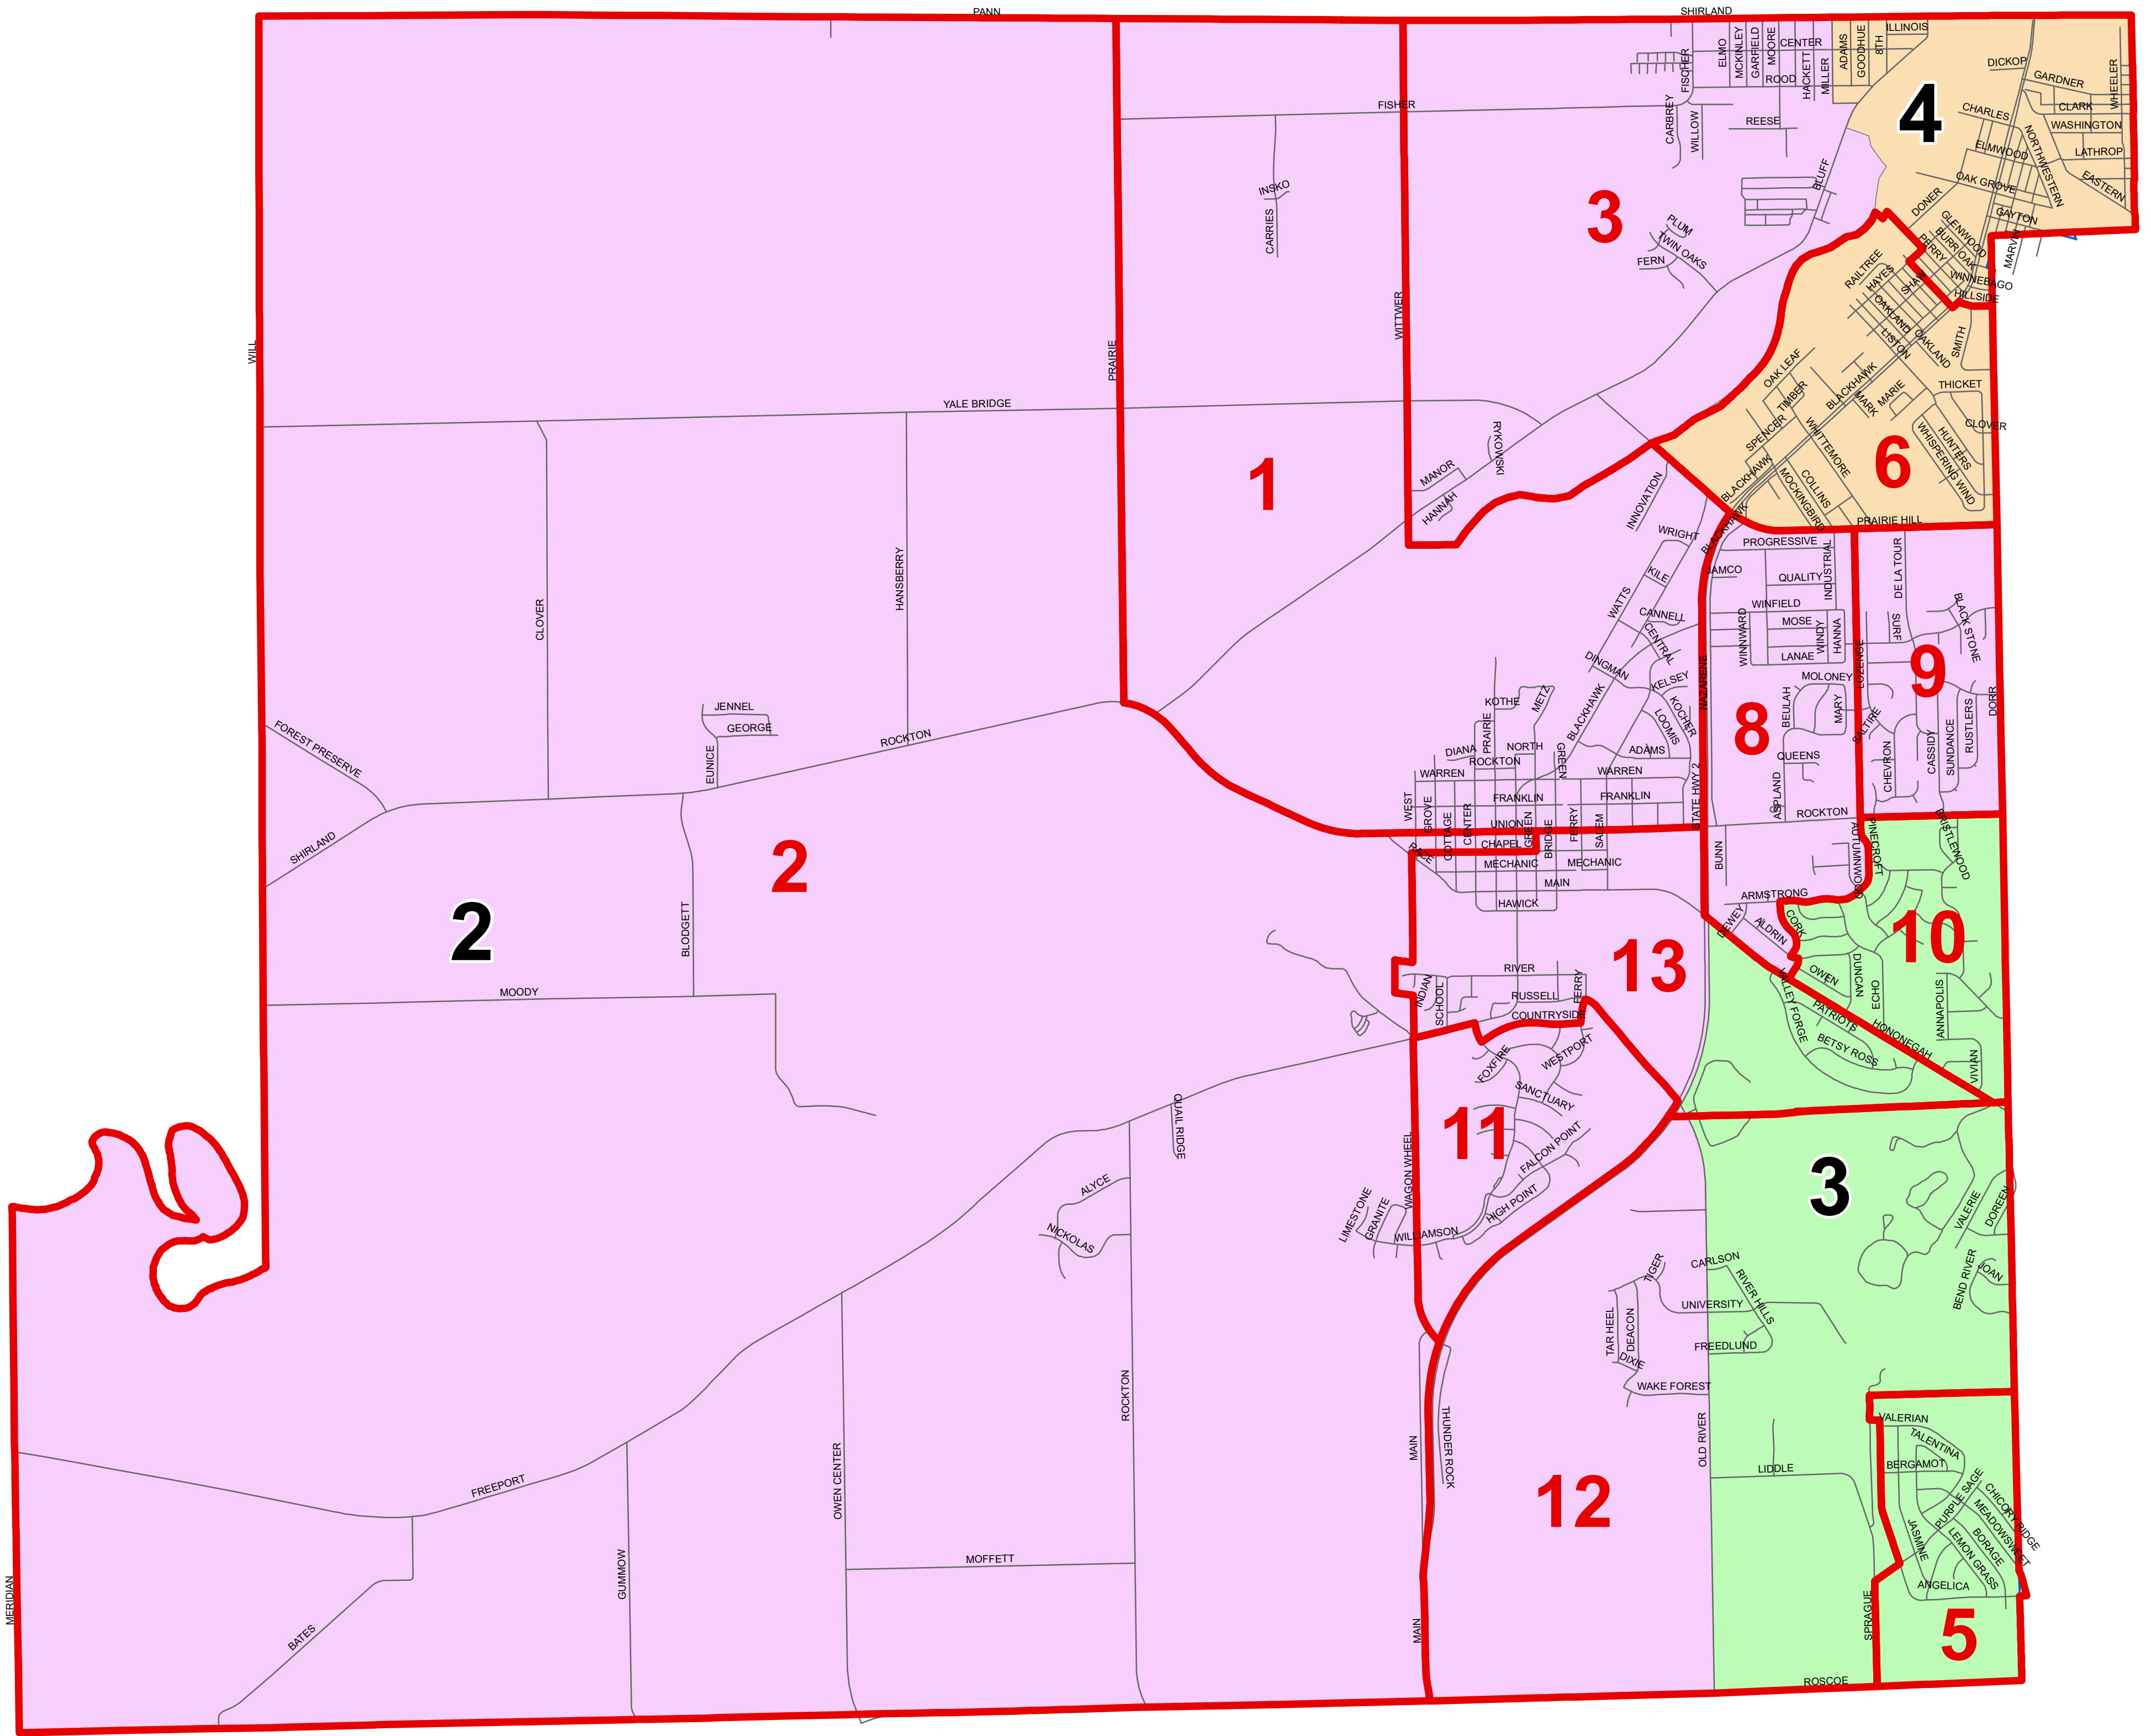

# ROCKTON TOWNSHIP

 County Voting Precincts  
 (Numbers in red are Voting Precincts)

**County Board Districts**

-  2
-  3
-  4

COUNTY CLERK  
 WINNEBAGO COUNTY

1/2020