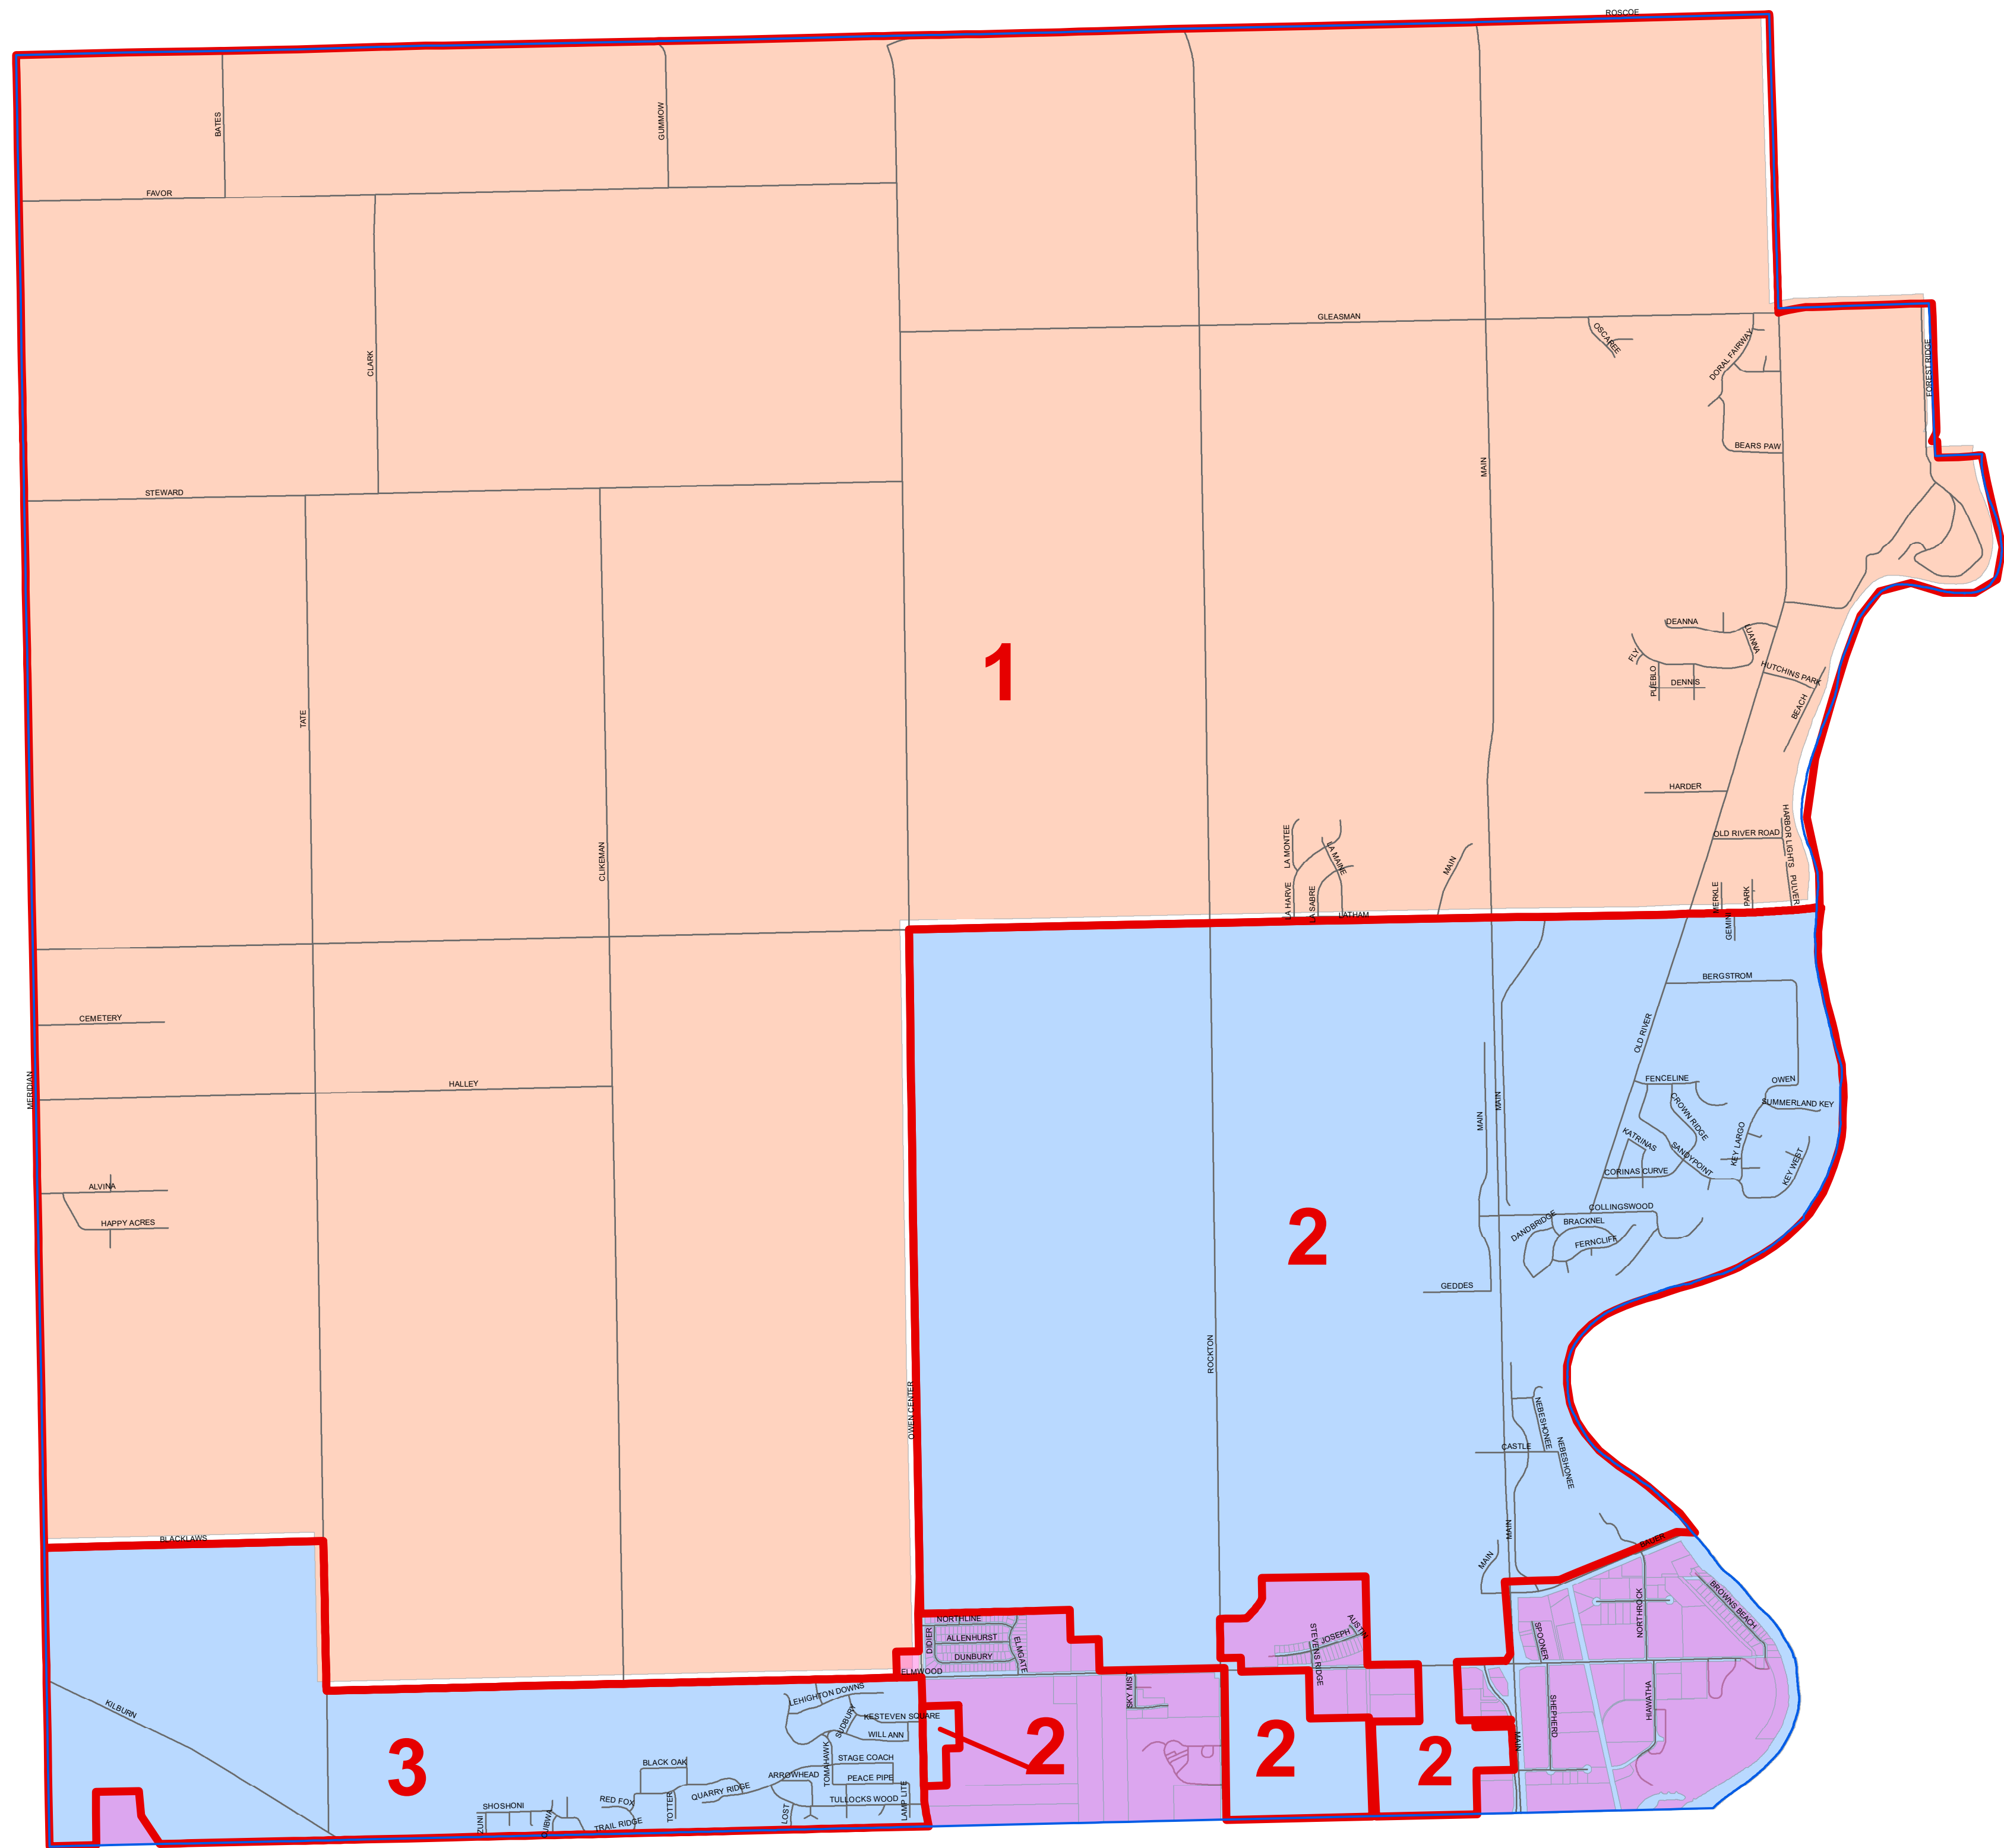

OWEN TOWNSHIP

County Voting Districts
 City of Rockford

(Numbers in red are Voting Precincts)

County Board Districts

1
 5

COUNTY CLERK
 WINNEBAGO COUNTY

1/2020