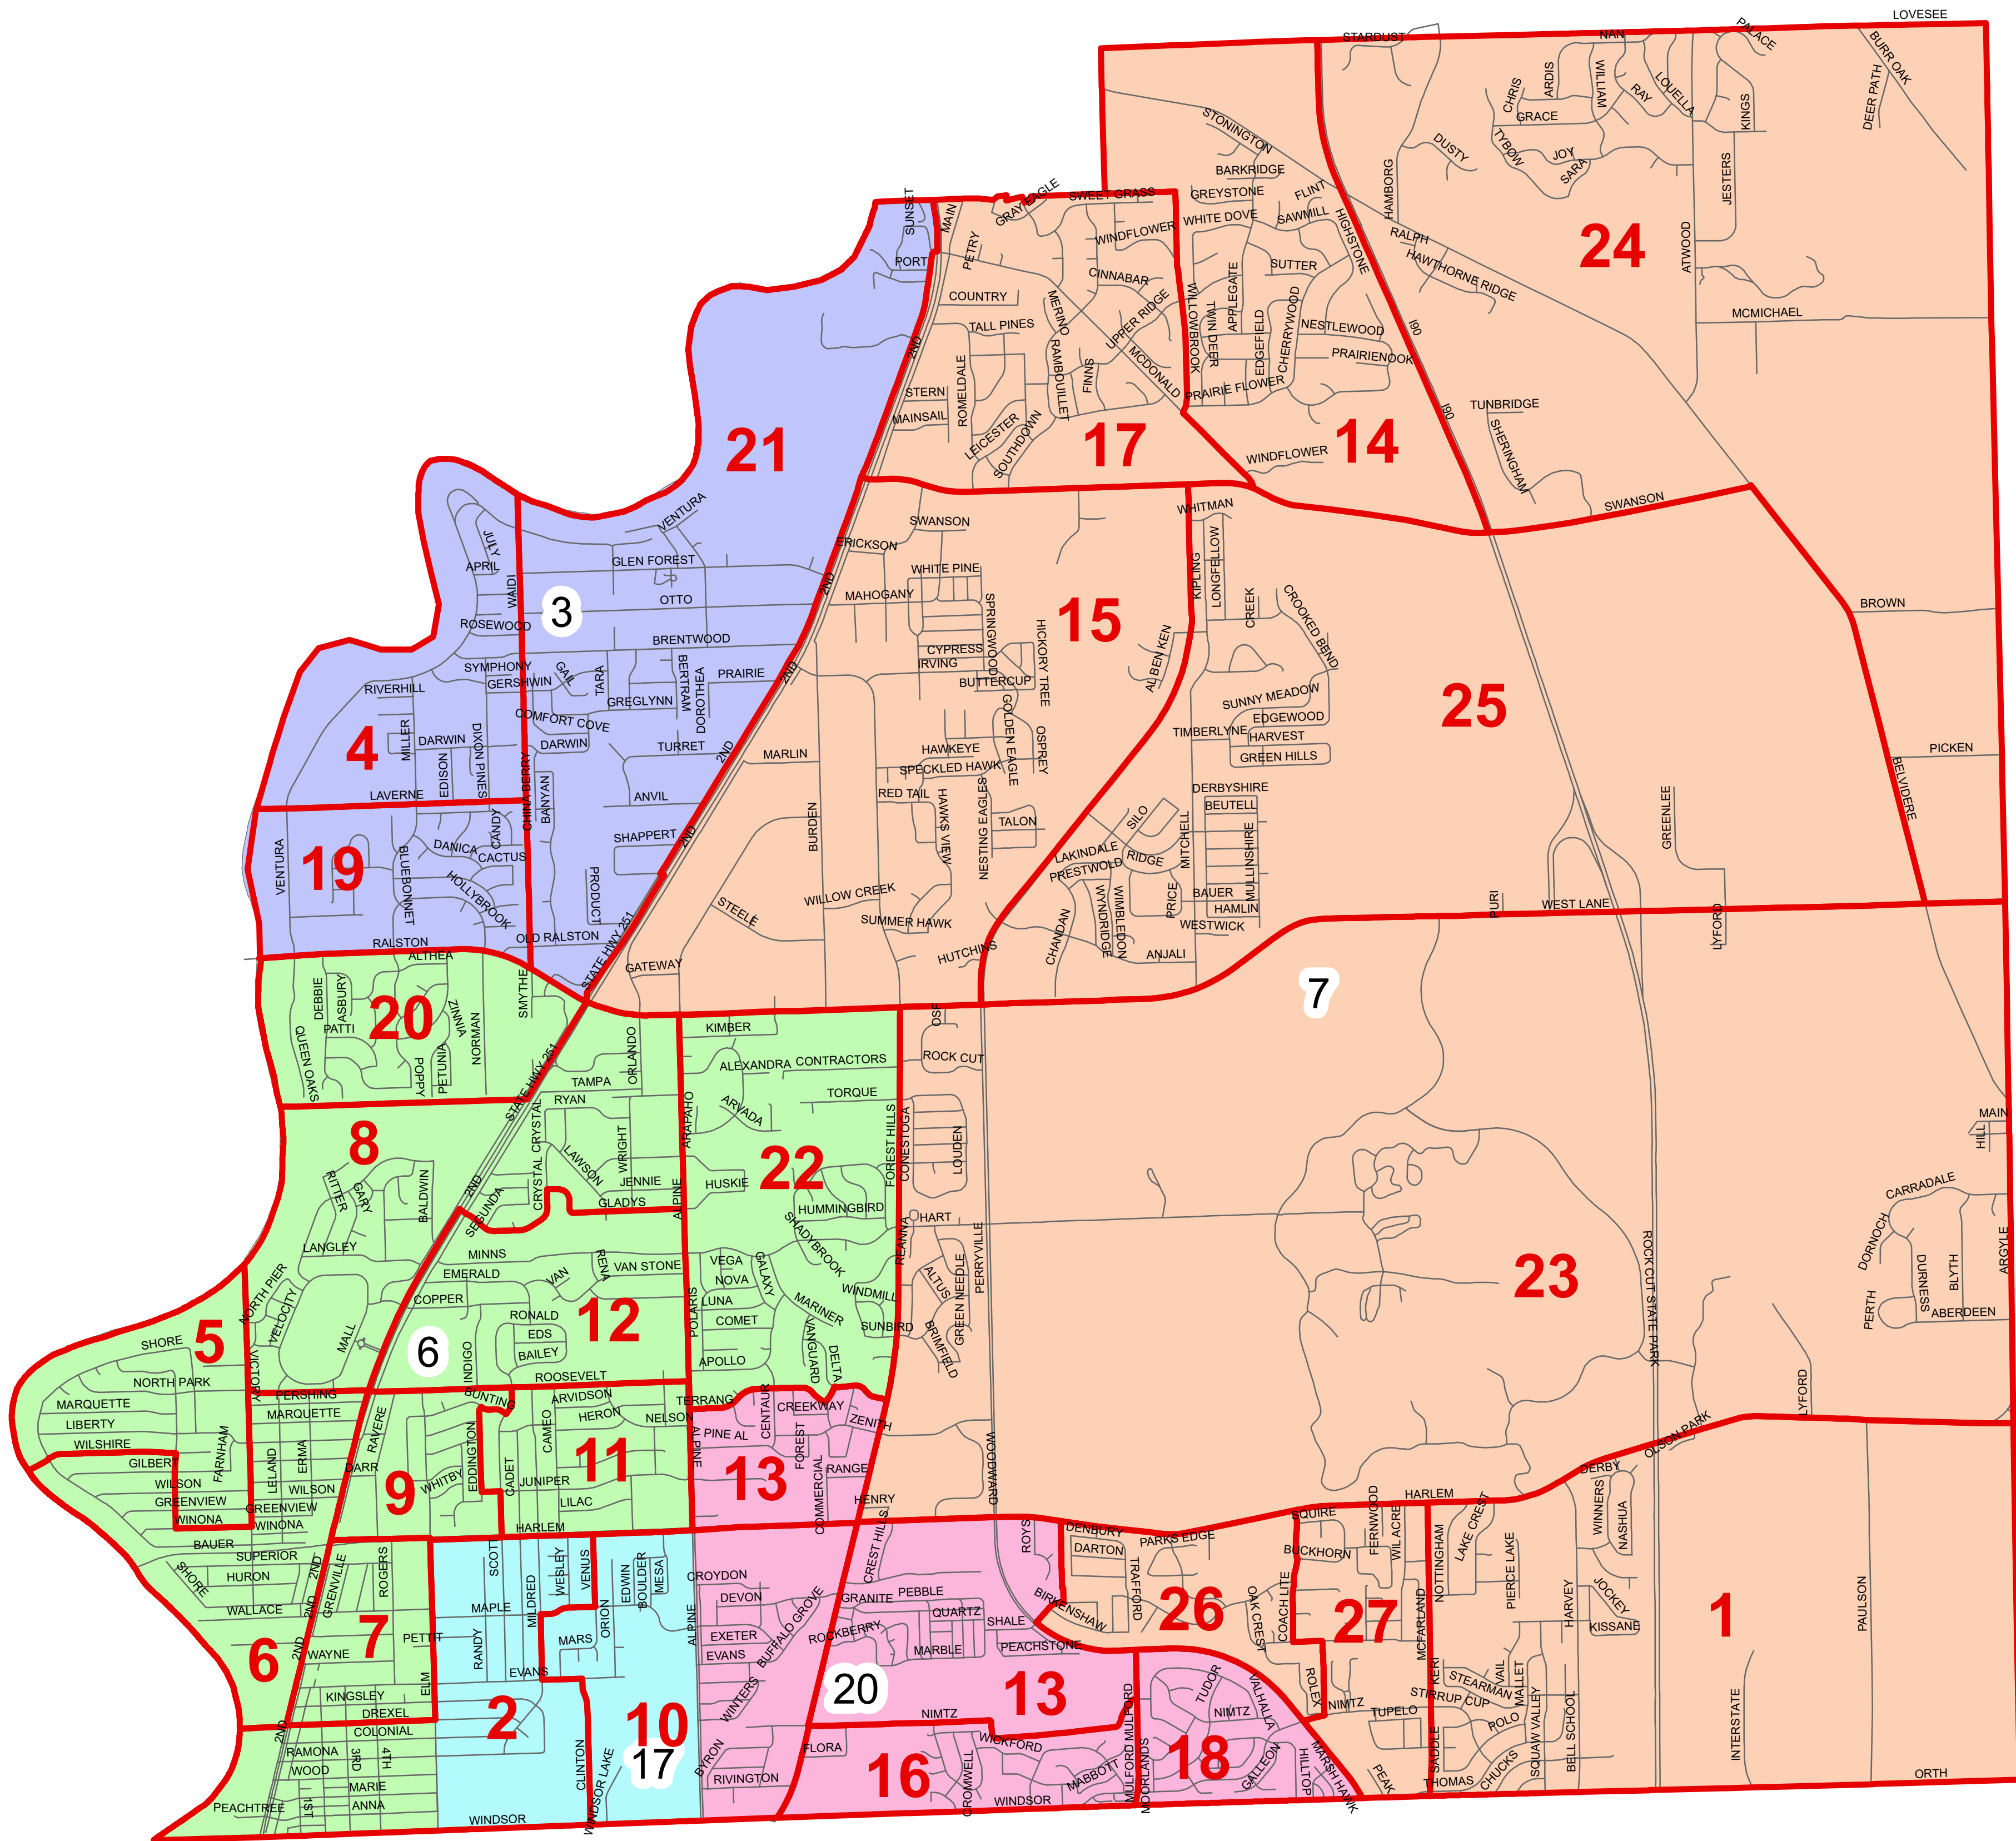

HARLEM TOWNSHIP

County Board Districts

- 3
- 6
- 7
- 17
- 20

County Voting Precincts

(numbers in red are Voting Precincts)

COUNTY CLERK
WINNEBAGO COUNTY

1/2020