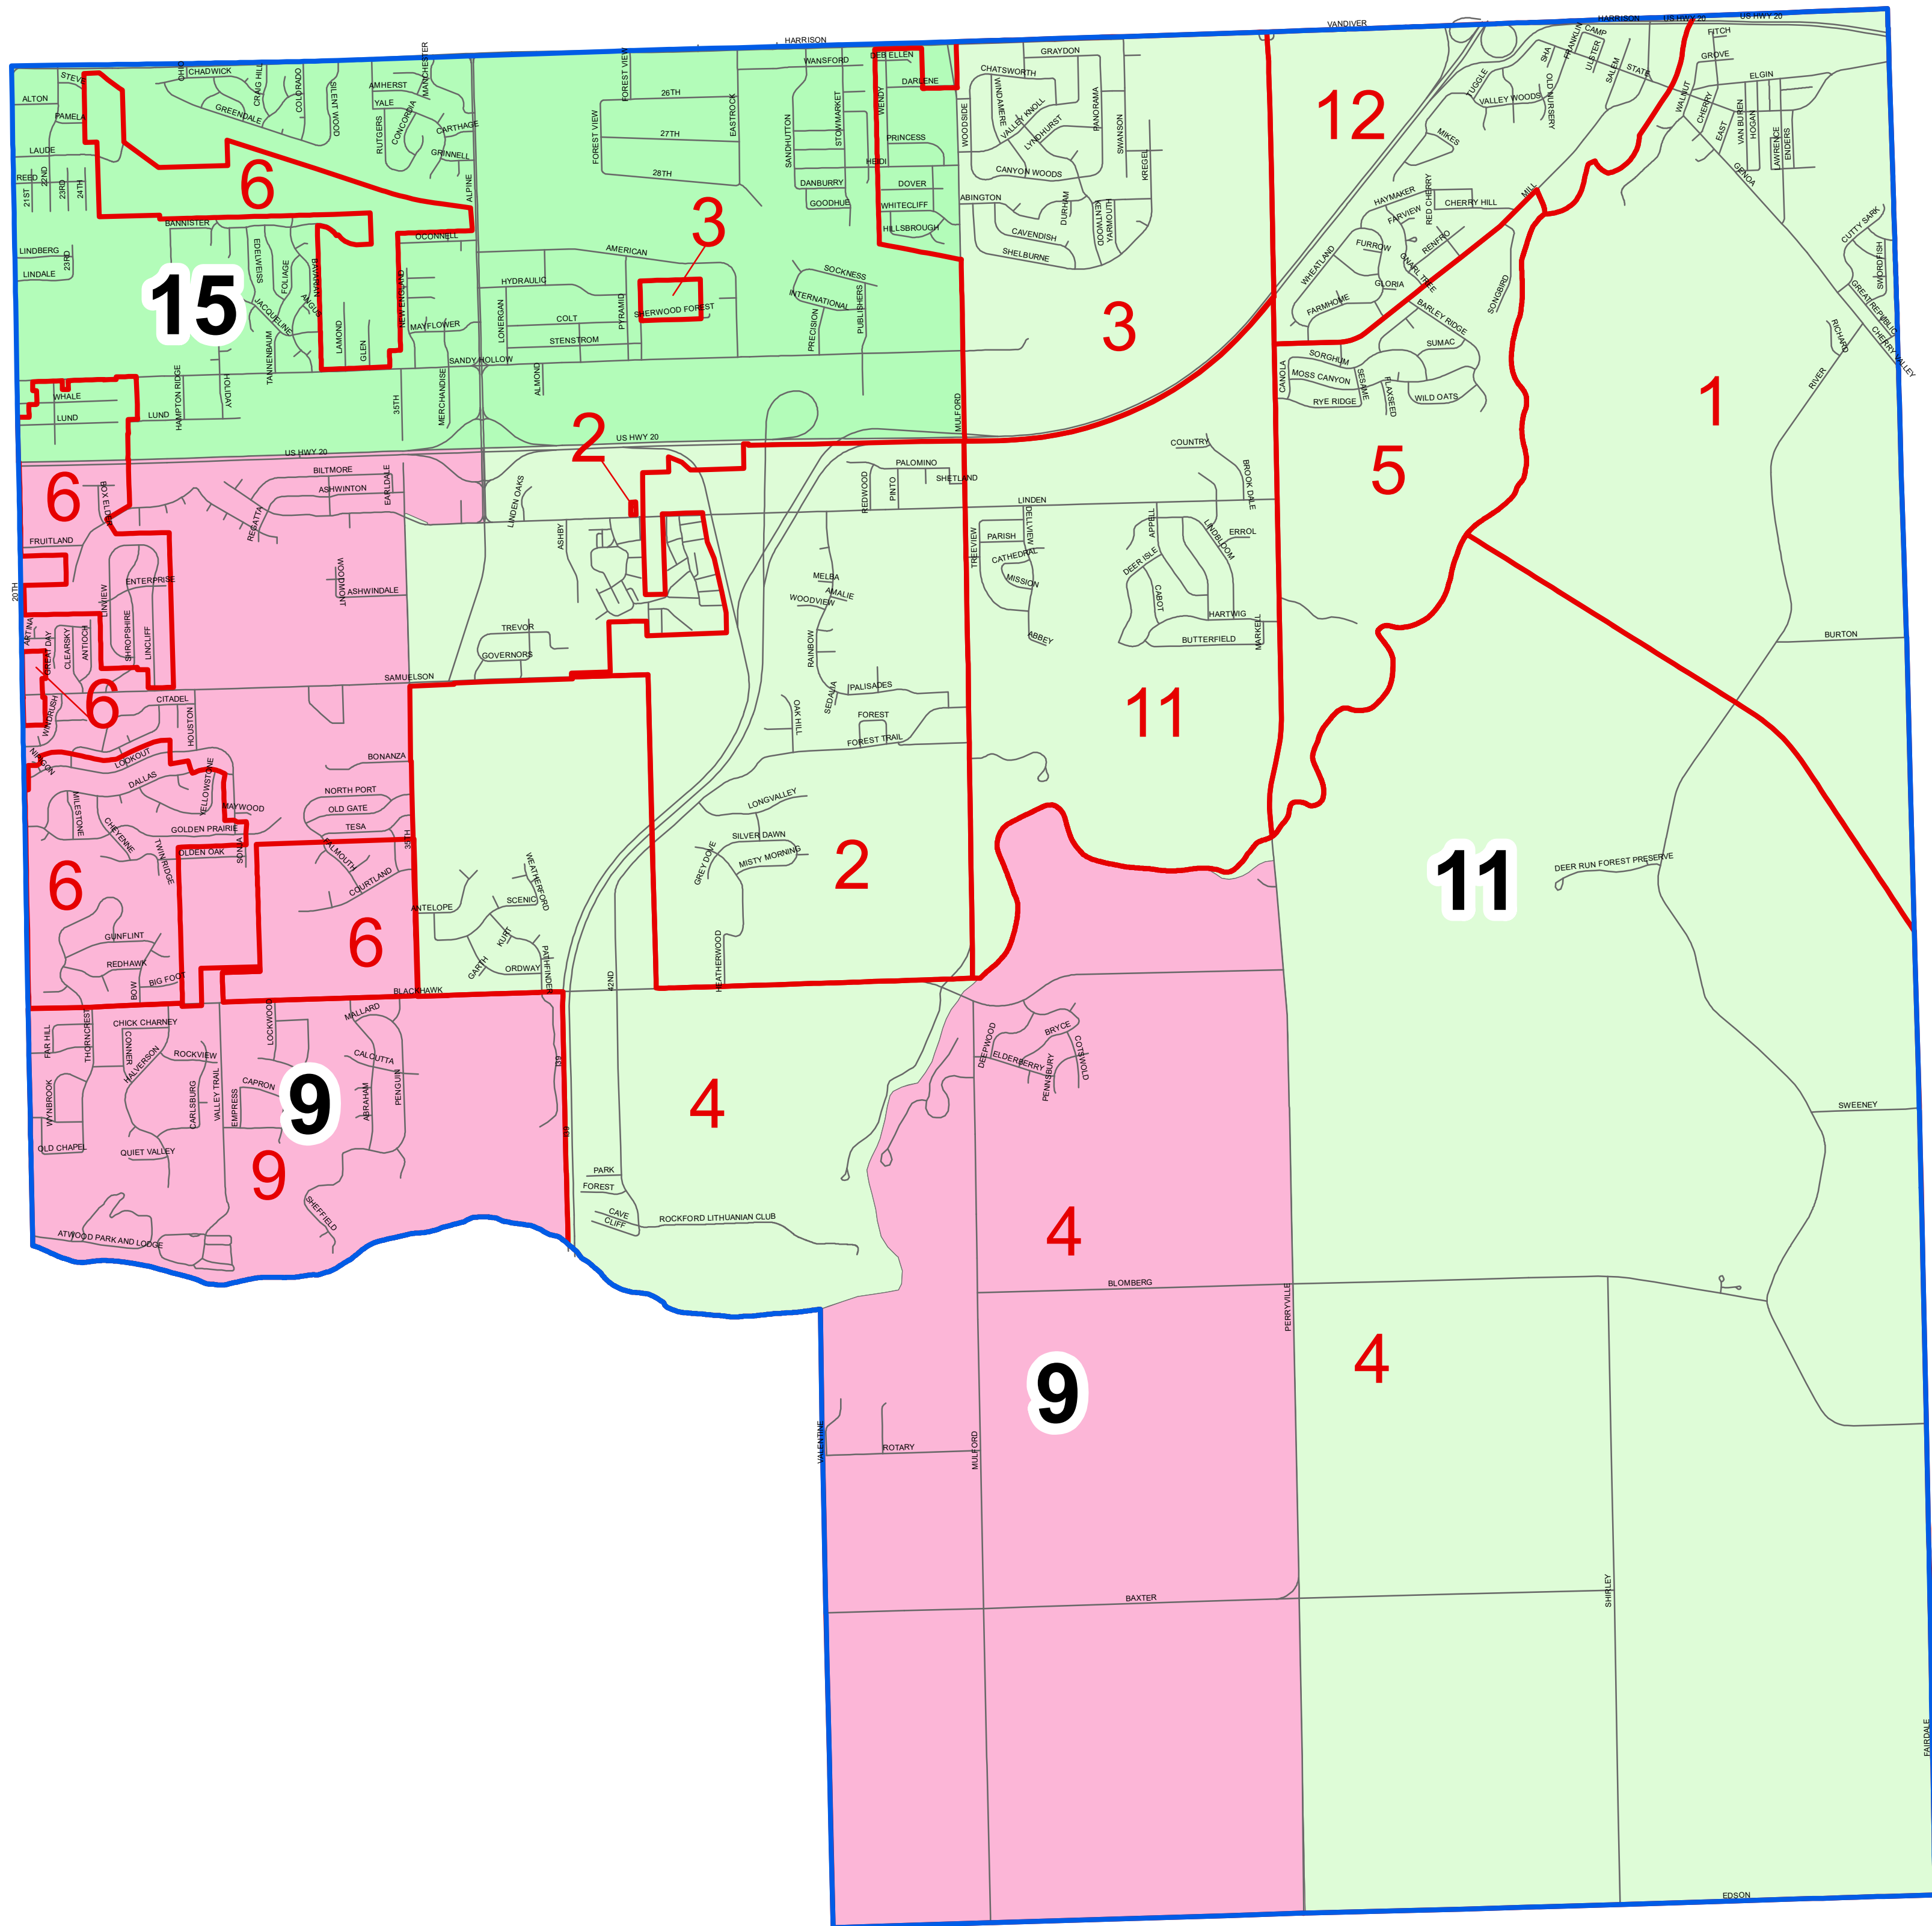

CHERRY VALLEY TOWNSHIP

- County Voting Precincts
(numbers in red are Voting Precincts)
- 9
- 11
- 15

COUNTY CLERK
WINNEBAGO COUNTY

1/2020